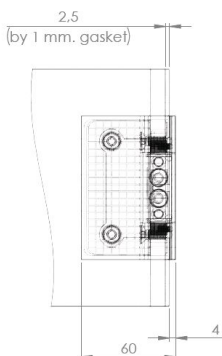

PRODUCT SHEET

Description:

Shower Hinge "Tex III", 90DG, SS-Look, Glass/Glass, 6-10mm. Glass Thickness, W/15 DG Angle Adjustment Function, & 25DG Return Function, Brass Material, Straight Edges., Incl. 4 x Transp. 1mm & 4 x Transp. Cushions 2mm Thickness

Item number:

15.24.053-5

Units	Box	Carton	HS Code	Barcode
Pcs.	1	10	8302100090	
				5704866501743

SISO A/S

Mileparken 11
DK-2740 Skovlunde
Denmark
VAT: DK 24786013

Phone +45 45 830 900

www.siso.dk
siso@siso.dk

Danske Bank
Nytorv Branch
Copenhagen
SWIFT: DABADKKK

Account no.
4180 3112 112936
IBAN Account
DK7230003112112936