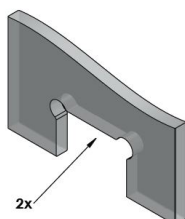

PRODUCT SHEET

Description:

Shower Hinge "Tex III", 90DG, SS-Look, Glass/Glass, 6-10mm. Glass Thickness, W/15 DG Angle Adjustment Function, & 25DG Return Function, Brass Material, Straight Edges., Incl. 4 x Transp. 1mm & 4 x Transp. Cushions 2mm Thickness

Item number:

15.24.053-5

Units	Box	Carton	HS Code	Barcode
Pcs.	1	10	8302100090	
				5704866501743

SISO A/S

Mileparken 11
DK-2740 Skovlunde
Denmark
VAT: DK 24786013

Phone +45 45 830 900

www.siso.dk
siso@siso.dk

Danske Bank
Nytorv Branch
Copenhagen
SWIFT: DABADKKK

Account no.
4180 3112 112936
IBAN Account
DK7230003112112936