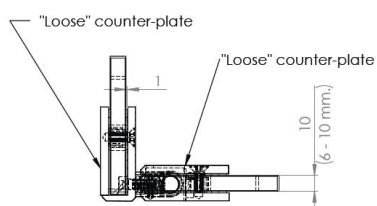

PRODUCT SHEET

Description:

Shower Hinge "Tex III", 90DG, SS-Look, Glass/Glass, 6-10mm. Glass Thickness, W/15 DG Angle Adjustment Function, & 25DG Return Function, Brass Material, Straight Edges., Incl. 4 x Transp. 1mm & 4 x Transp. Cushions 2mm Thickness

Item number:

15.24.053-5

Units	Box	Carton	HS Code	Barcode
Pcs.	1	10	8302100090	
				5704866501743

SISO A/S

Mileparken 11
DK-2740 Skovlunde
Denmark
VAT: DK 24786013

Phone +45 45 830 900

www.siso.dk
siso@siso.dk

Danske Bank
Nytorv Branch
Copenhagen
SWIFT: DABADKKK

Account no.
4180 3112 112936
IBAN Account
DK7230003112112936