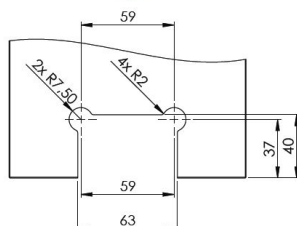

## Description:

Shower Hinge "Tex III", 90DG, SS-Look, Glass/Glass, 6-10mm. Glass Thickness, W/15 DG Angle Adjustment Function, & 25DG Return Function, Brass Material, Straight Edges., Incl. 4 x Transp. 1mm & 4 x Transp. Cushions 2mm Thickness

## Item number:

15.24.053-5

Units	Box	Carton	HS Code	Barcode
Pcs.	1	10	8302100090	
				5704866501743