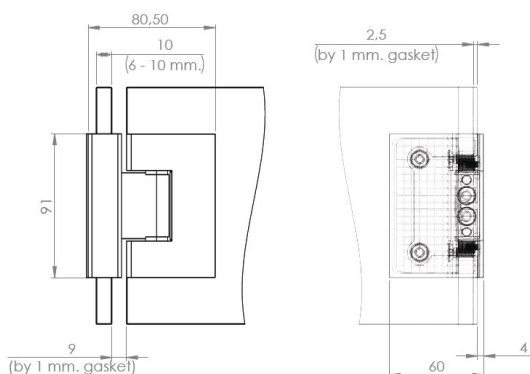

## Description:

Shower Hinge "Tex III", 90DG, SS-Look, Glass/Glass, 6-10mm. Glass Thickness, W/15 DG Angle Adjustment Function, & 25DG Return Function, Brass Material, Straight Edges., Incl. 4 x Transp. 1mm & 4 x Transp. Cushions 2mm Thickness

## Item number:

15.24.053-5

Units	Box	Carton	HS Code	Barcode
Pcs.	1	10	8302100090	
				5704866501743